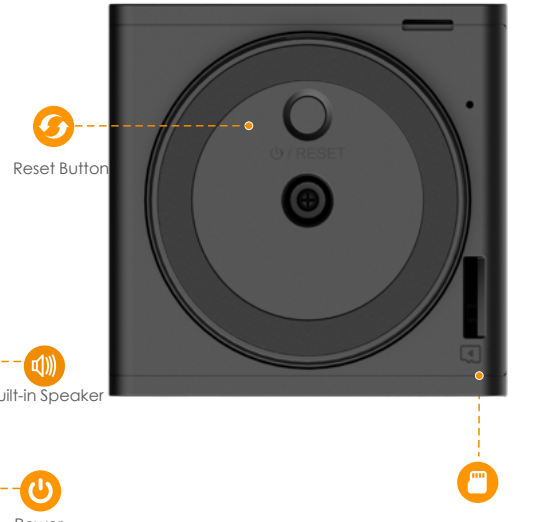

imou

IMOU SENSE Rex VT Pro

5MP H.265 Wi-Fi Pan & Tilt Camera

With 5MP/3K live monitoring and panoramic 0-355° pan & 0-90° tilt feature, Rex VT Pro ensures every corner of your home completely covered. It supports two-way video calls with a 2.4-inch screen. Two buttons on the side of the screen allow you to place and hang up video calls. Human/Pet detection quickly finds events in images and immediately sends a notification to you. With built-in siren, Rex VT Pro actively keeps unwelcome visitors away from what you care about. Privacy Mode helps protect your personal privacy when you are home, and Smart Tracking function lets the camera follow moving objects when it detects motion. With 2000mAh built-in battery, it can continue working for 60 minutes after power unplug.

Abnormal Sound Alarm

Sends alerts to your smartphone when it detects abnormal sound

Info Display

The Screen can display some information

Diversified Storage

Supports NVR, Cloud Storage or Micro SD card (up to 512GB)

Alarm Clock

Supports setting custom alarms

Smart Tracking

Automatically tracks moving objects

Stay close with what you care

With Cloud service, you will have access to what you care as long as Internet is available. You can record daily or motion videos on Cloud and playback anytime anywhere.

Front View

Back View

Bottom view

Specifications

Camera

1/2.7" Progressive CMOS
 5MP(2880 x 1620)
 Night Vision: 20m(66ft) Distance
 3.6mm Fixed Lens
 Field of View : 87° (H), 48° (V), 108° (D)
 0~355° Pan & 0~90° Tilt
 2.4 inch screen
 2000mAh battery