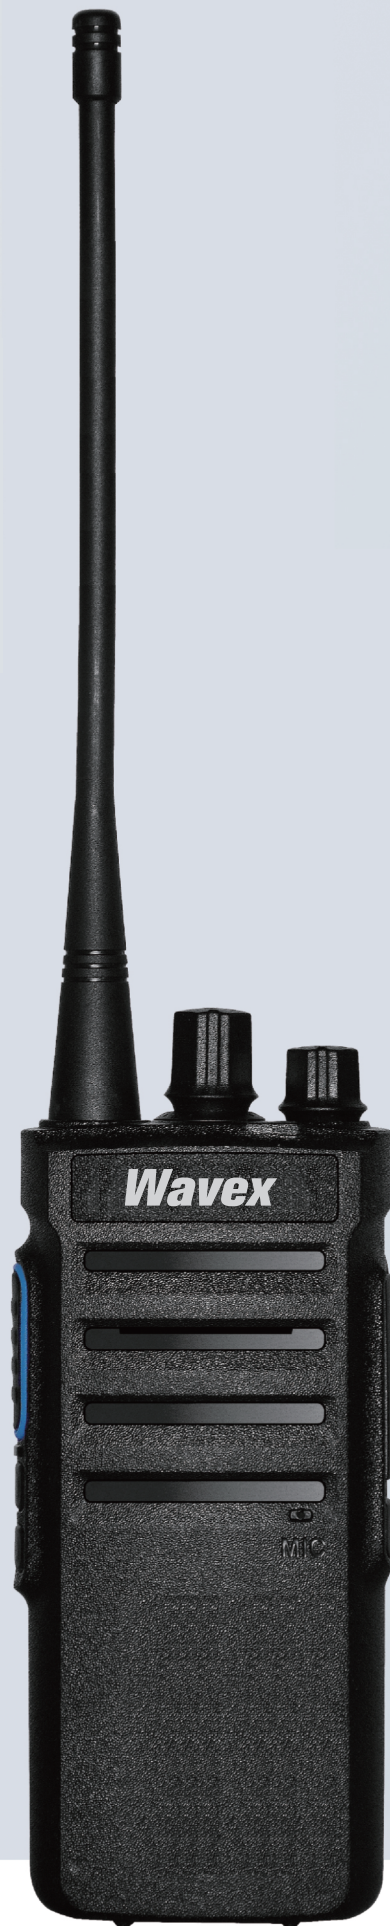

# Wavex

Portable Two Way Radio

ONE CLICK FREQUENCY MATCHING

## PT101

- 16 storage channels
- High capacity polymer lithium battery
- Extra long standby
- VOX voice control
- Side key customization
- CTCSS/DCS non-standard sub tone programming
- Scrambling function
- Scanning function

## Technical Parameters

MACHINE PART	
Model	PT101
Device Name	Walkie-talkie
Channel Capacity	16
Channel Spacing	25KHz/12.5KHz
Working Voltage	DC 7.5V
Frequency Range	UHF
Standard Battery	5000 mAH Polymer Lithium Battery
Antenna Impedance	50Ω
Working Temperature	-20°C ~ +50°C
Weight	231g
Size: HxWxD (mm)	116*59x38mm(Without antenna)
Modulation Method	Same Frequency or Different Frequency Simplex
RECEIVER PART	
Frequency Stability	+/-2.5ppm
Reference Sensitivity	be better than-119dBm
Adjacency Selectivity	≥ 65dB
Audio Response	≤+2dB & ≥ -10dB
Rated Audio Power	500mW
Receive Signal-to-noise Ratio	≥ 40dB
Audio Distortion	≤5%
Co Channel Suppression	≥ -8dB
Intermodulation	≥ 55dB
TRANSMITTER PART	
Transmitting Power	≤37dBm ±1.5dB
Emission Signal-to-noise Ratio	≥ 40dB
Emitting Stray Radiation	≤7.5uW
Adjacent Channel Power	≤-65dB
Frequency Stability	+/-2.5ppm
Maximum Frequency Deviation	≤5KHz
Modulation Characteristics	+1dB ~ -3dB
Modulation Distortion	≤5%